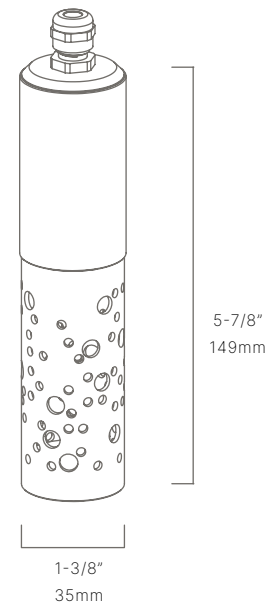

AURORALIGHT

PROJECT: _____

SKU #: _____

TYPE: _____

AGAVE

HPD100235

The Agave is the smallest in our line of diverse LED pendant luminaires. Ideal when used as a discrete light source in tree canopies. Used in strings for subtle illumination of outdoor dining areas or intimate plazas.

- Cree LED™ XLAMP® High Density (XP-L)
- Thermally Integrated® w/ Copper Core Technology®
- Solid brass construction
- Ideal for trees, patios and architectural features

CONFIGURATOR:

HPD100235	LED	FINISH
	____	____
( ) = Most common configuration	(2703) 2700K 3W (3003) 3000K 3W	(NAT) Natural Brass (BLP) Bronze Living Patina (BLPX) Extra Dark BLP (NI) Nickel PVD

AVAILABLE FINISHES:

FIXTURE DIMENSIONS	L5-7/8" x D1-3/8"
LIGHT SOURCE	Integrated LED
COLOR TEMPERATURES	2700K, 3000K
WATTAGES	3W
CRI (RA)	80 CRI
VOLTAGE	12V
DELIVERED LUMENS	180lm (3000K)
DIMMABLE	Yes, Dim to <10% via Transformer
DRIVER	Yes, 12V Integral Constant Current
TRANSFORMER	No, 12V AC/DC Transformer Required
MOUNT	Not Included
FINISH	Included Natural Brass
MATERIAL	Brass
WIRE LENGTH	24"
LOCATION	Exterior Wet
CERTIFICATIONS	UL, IP66, IP67, Dark Sky

*For complete warranty terms, please visit: www.auroralight.com/warranty/

P. 760.931.2910

O. 2742 Loker Ave. W Carlsbad CA 92010

W. www.auroralight.com

MADE IN USA
WITH DOMESTIC & IMPORTED MATERIALS